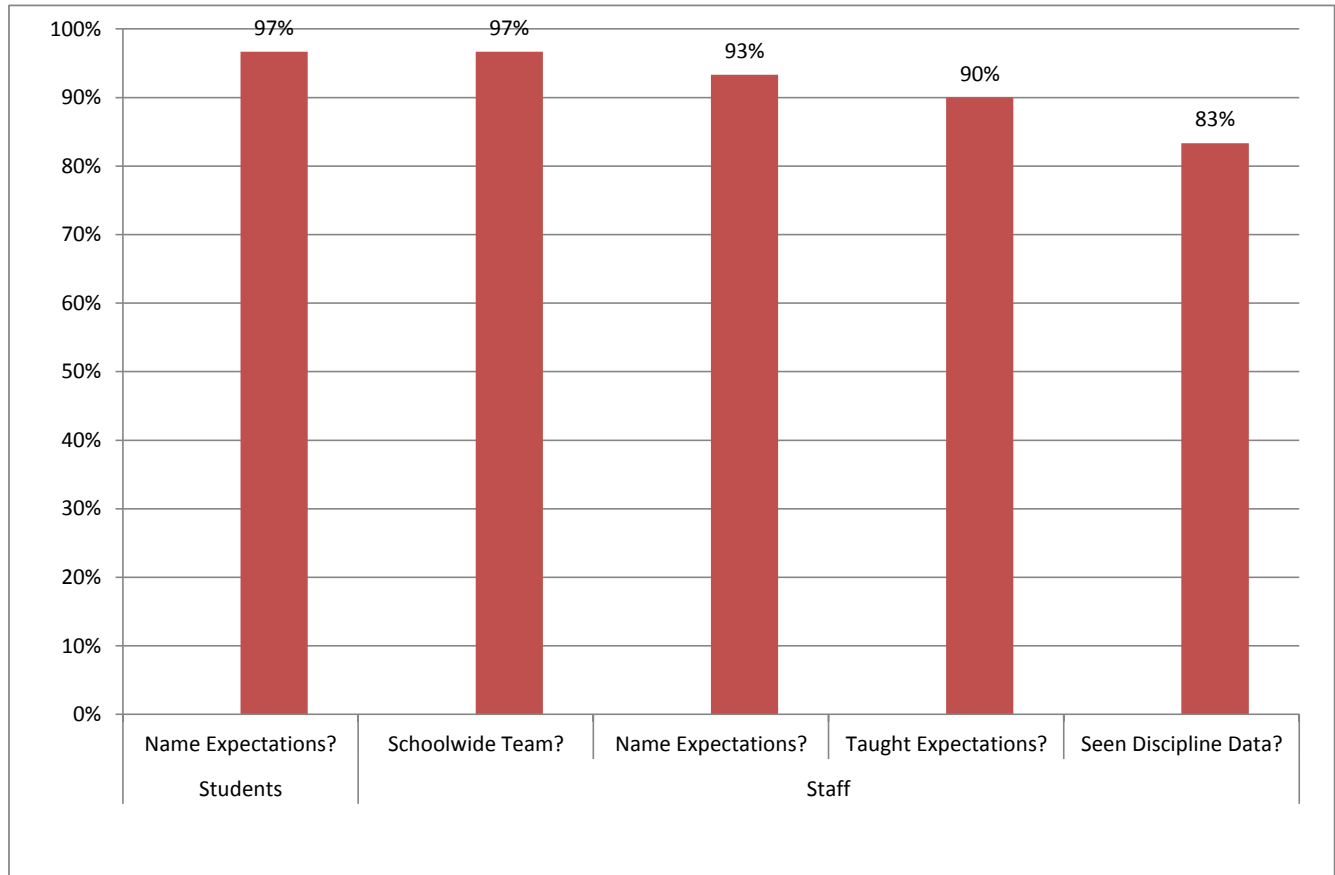

Students	Name Expectations?	100%
Staff	Schoolwide Team?	100%
	Name Expectations?	95%
	Taught Expectations?	90%
	Seen Discipline Data?	100%

Southern Elementary PBIS Walkthrough

Date: 1/25/2012

Students	Name Expectations?	29	97%
Staff	Schoolwide Team?	29	97%
	Name Expectations?	28	93%
	Taught Expectations?	27	90%
	Seen Discipline Data?	25	83%