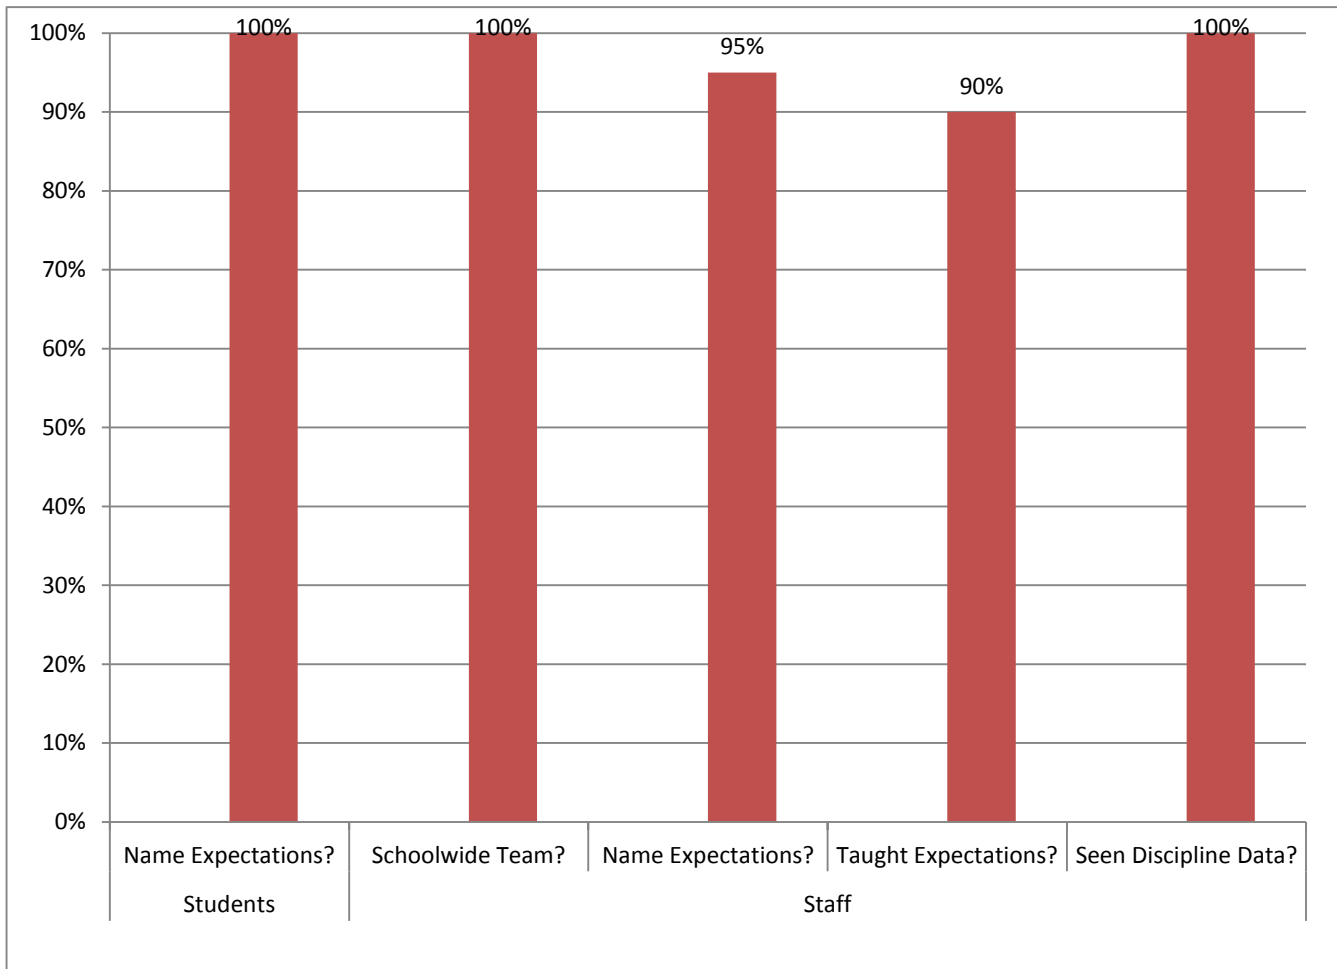

Students	Name Expectations?	100%
Staff	Schoolwide Team?	100%
	Name Expectations?	95%
	Taught Expectations?	90%
	Seen Discipline Data?	100%

Southern Elementary PBIS Walkthrough

Date: 1/25/2012

Students	Name Expectations?	29	97%
Staff	Schoolwide Team?	29	97%
	Name Expectations?	28	93%
	Taught Expectations?	27	90%
	Seen Discipline Data?	25	83%