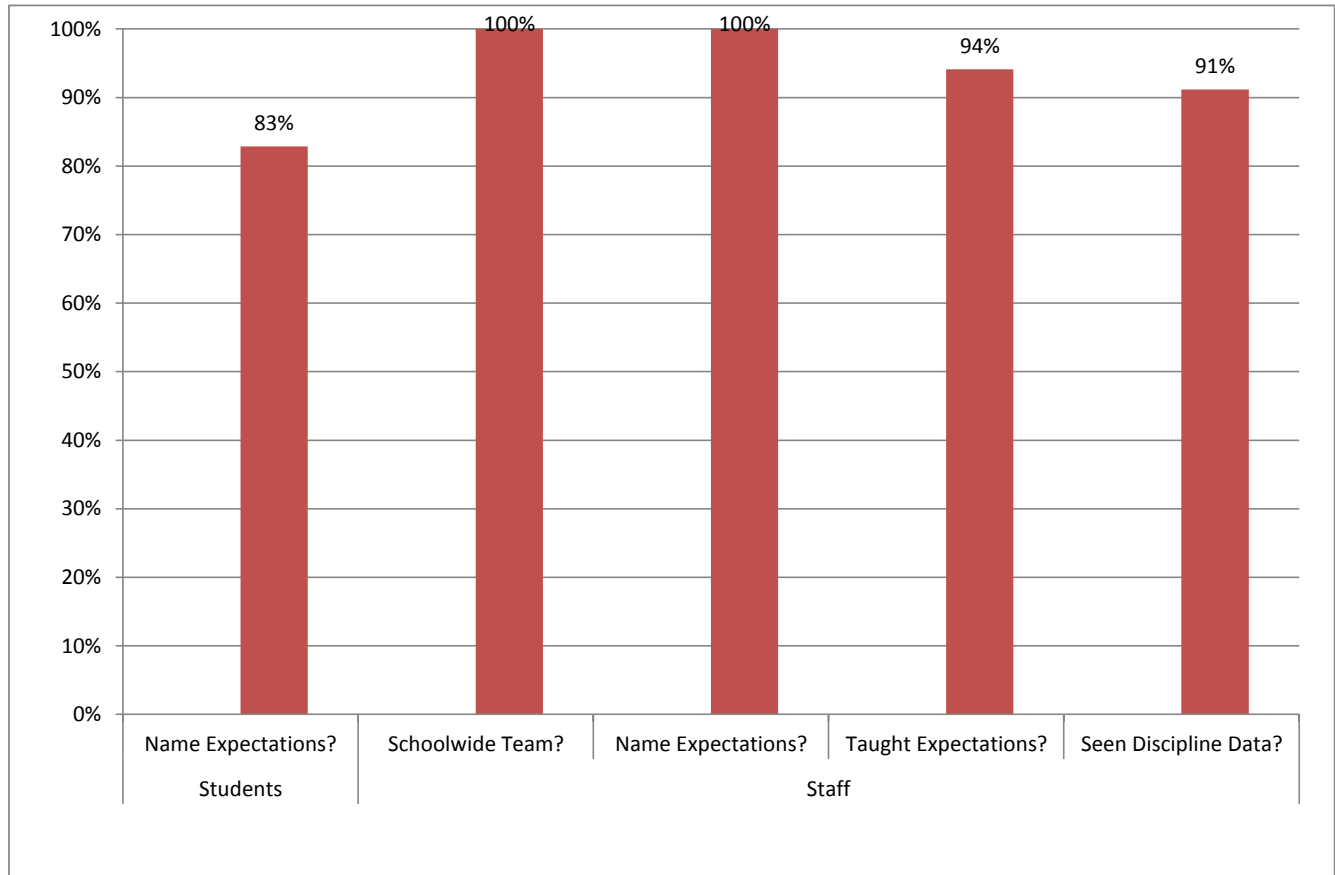

Eubank Elementary PBIS Walkthrough

Date: 10/19/11

Students	Name Expectations?	29	83%
Staff	Schoolwide Team?	34	100%
	Name Expectations?	34	100%
	Taught Expectations?	32	94%
	Seen Discipline Data?	31	91%