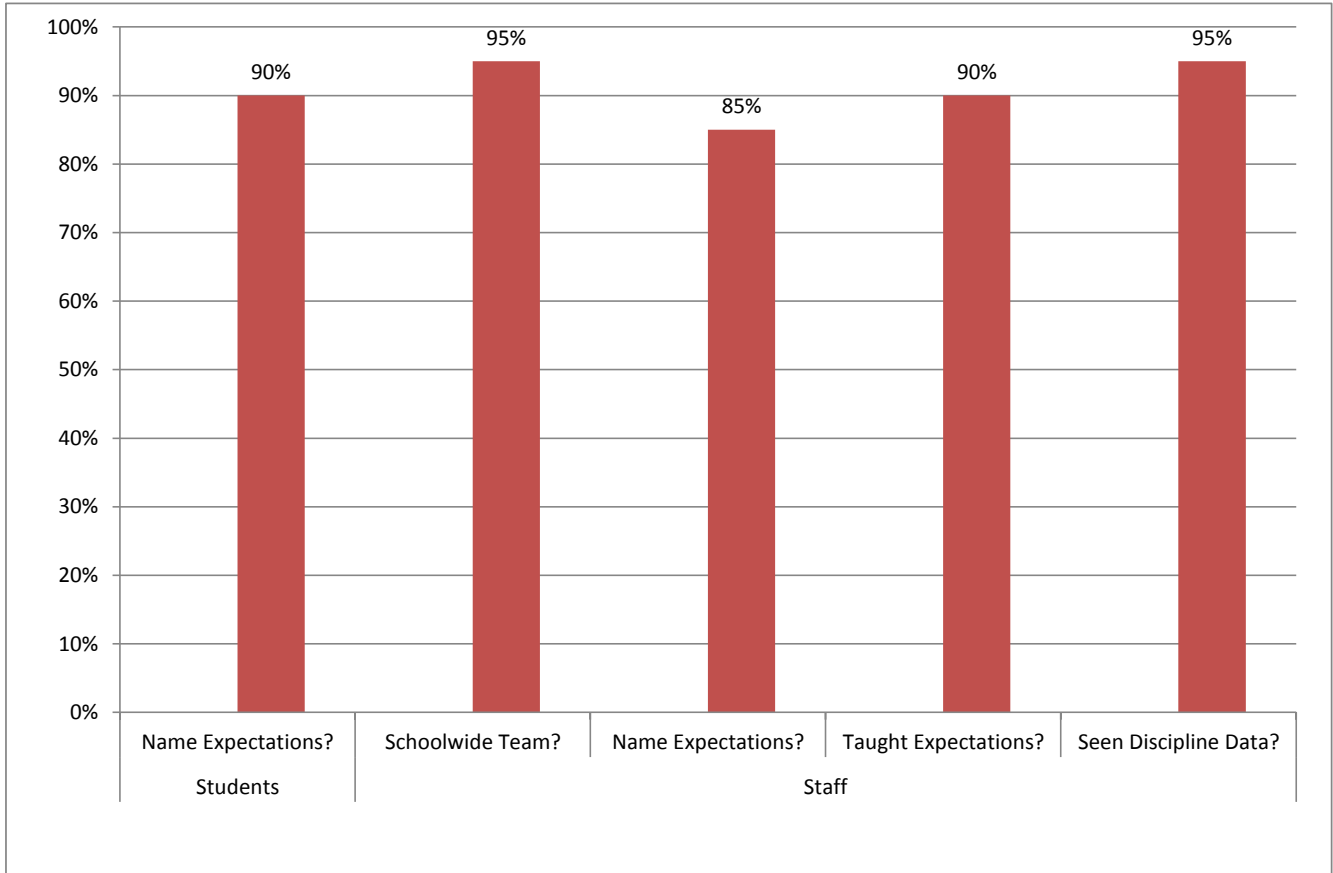

Northern Elementary PBIS Walkthrough

Date: 9/21/11

Students	Name Expectations?	18	90%
Staff	Schoolwide Team?	19	95%
	Name Expectations?	17	85%
	Taught Expectations?	18	90%
	Seen Discipline Data?	19	95%

Eubank Elementary PBIS Walkthrough